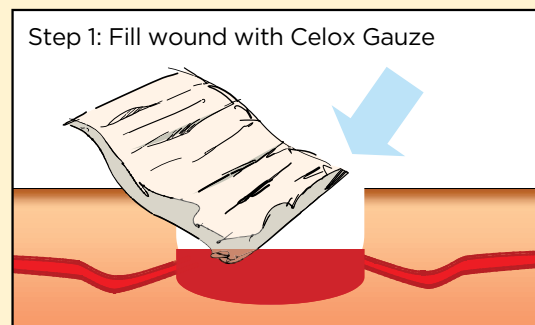

# CELOX™ GAUZE

Easy to use

Medtrade Products Ltd.  
Crewe Business Park, Crewe, CW1 6GL UK  
T: +44 (0)1270 500019 F: +44 (0)1270 500045

Contact us at [www.celoxmedical.com](http://www.celoxmedical.com)