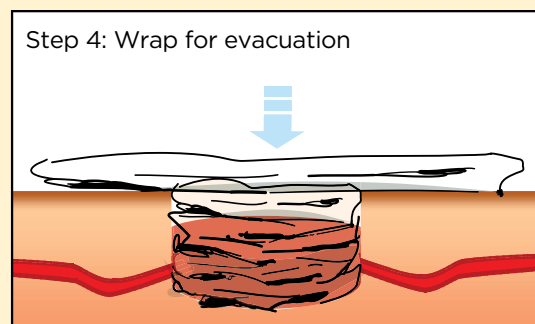

# CELOX™ GAUZE

Easy to use

Medtrade Products Ltd.  
Crewe Business Park, Crewe, CW1 6GL UK  
T: +44 (0)1270 500019 F: +44 (0)1270 500045

Contact us at [www.celoxmedical.com](http://www.celoxmedical.com)