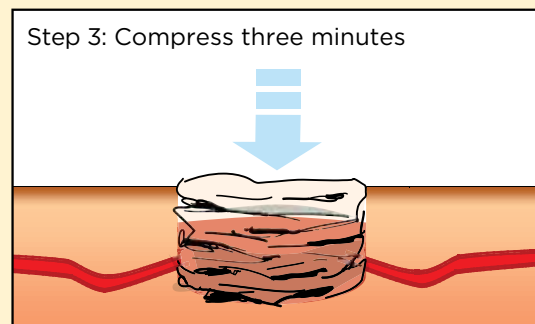

# CELOX™ GAUZE

Easy to use

Medtrade Products Ltd.  
Crewe Business Park, Crewe, CW1 6GL UK  
T: +44 (0)1270 500019 F: +44 (0)1270 500045

Contact us at [www.celoxmedical.com](http://www.celoxmedical.com)