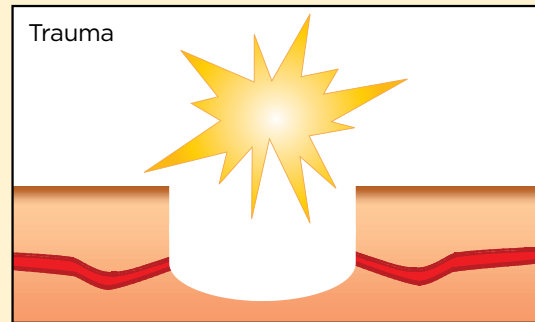

# CELOX™ GAUZE

Easy to use

Medtrade Products Ltd.  
Crewe Business Park, Crewe, CW1 6GL UK  
T: +44 (0)1270 500019 F: +44 (0)1270 500045

Contact us at [www.celoxmedical.com](http://www.celoxmedical.com)