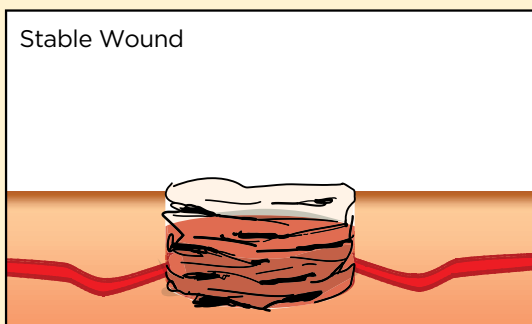

# CELOX™ GAUZE

Easy to use

Medtrade Products Ltd.  
Crewe Business Park, Crewe, CW1 6GL UK  
T: +44 (0)1270 500019 F: +44 (0)1270 500045

Contact us at [www.celoxmedical.com](http://www.celoxmedical.com)