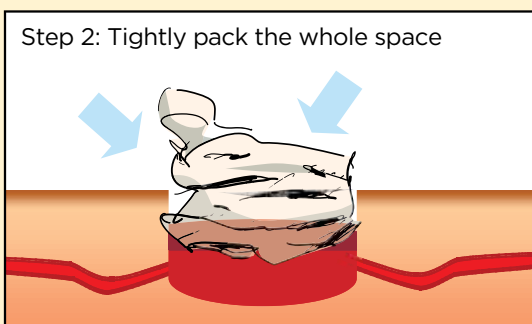

# CELOX™ GAUZE

Easy to use

Medtrade Products Ltd.  
Crewe Business Park, Crewe, CW1 6GL UK  
T: +44 (0)1270 500019 F: +44 (0)1270 500045

Contact us at [www.celoxmedical.com](http://www.celoxmedical.com)