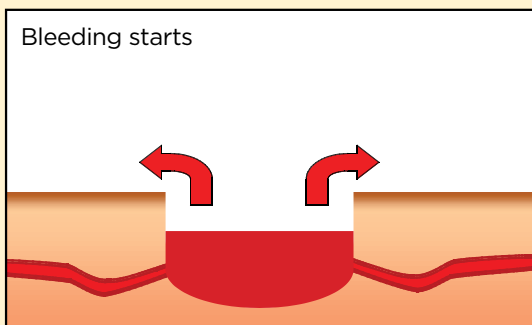

# CELOX™ GAUZE

Easy to use

Medtrade Products Ltd.  
Crewe Business Park, Crewe, CW1 6GL UK  
T: +44 (0)1270 500019 F: +44 (0)1270 500045

Contact us at [www.celoxmedical.com](http://www.celoxmedical.com)